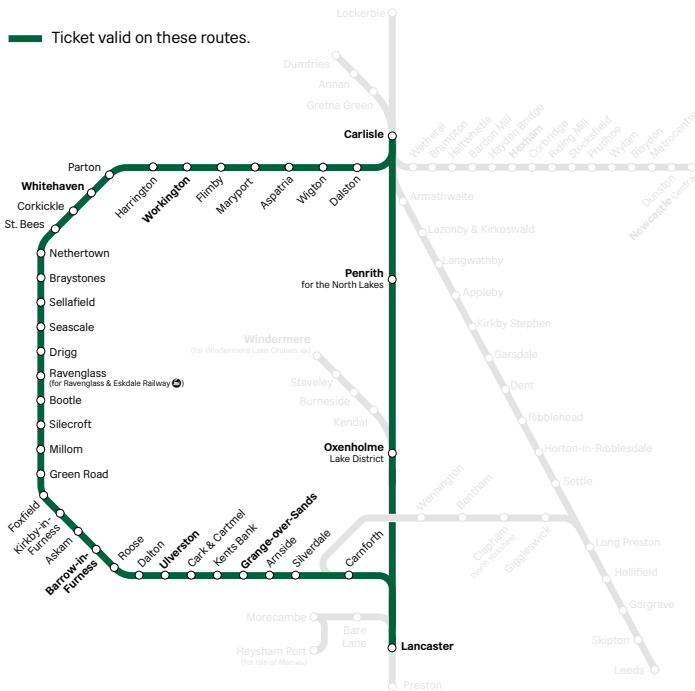

Tickets - Rovers and Rangers

Cumbrian Coast Day Ranger

Connecting the border city of Carlisle in the north with the ship-building town of Barrow-in-Furness in the south, the Cumbrian Coast line is an 85-mile journey with many contrasts.

Tickets - Rovers and Rangers

Cumbria Round Robin Ranger

Take the train in either direction on this circular tour of Cumbria taking in the Cumbrian Coast, Furness line and the West Coast main line.

An exciting day out with plenty of places to explore, including the Border city of Carlisle, Georgian Whitehaven on the coast, the red-rose city of Lancaster and the market town of Penrith in the Eden Valley, and don't forget the Laurel and Hardy museum in Ulverston!