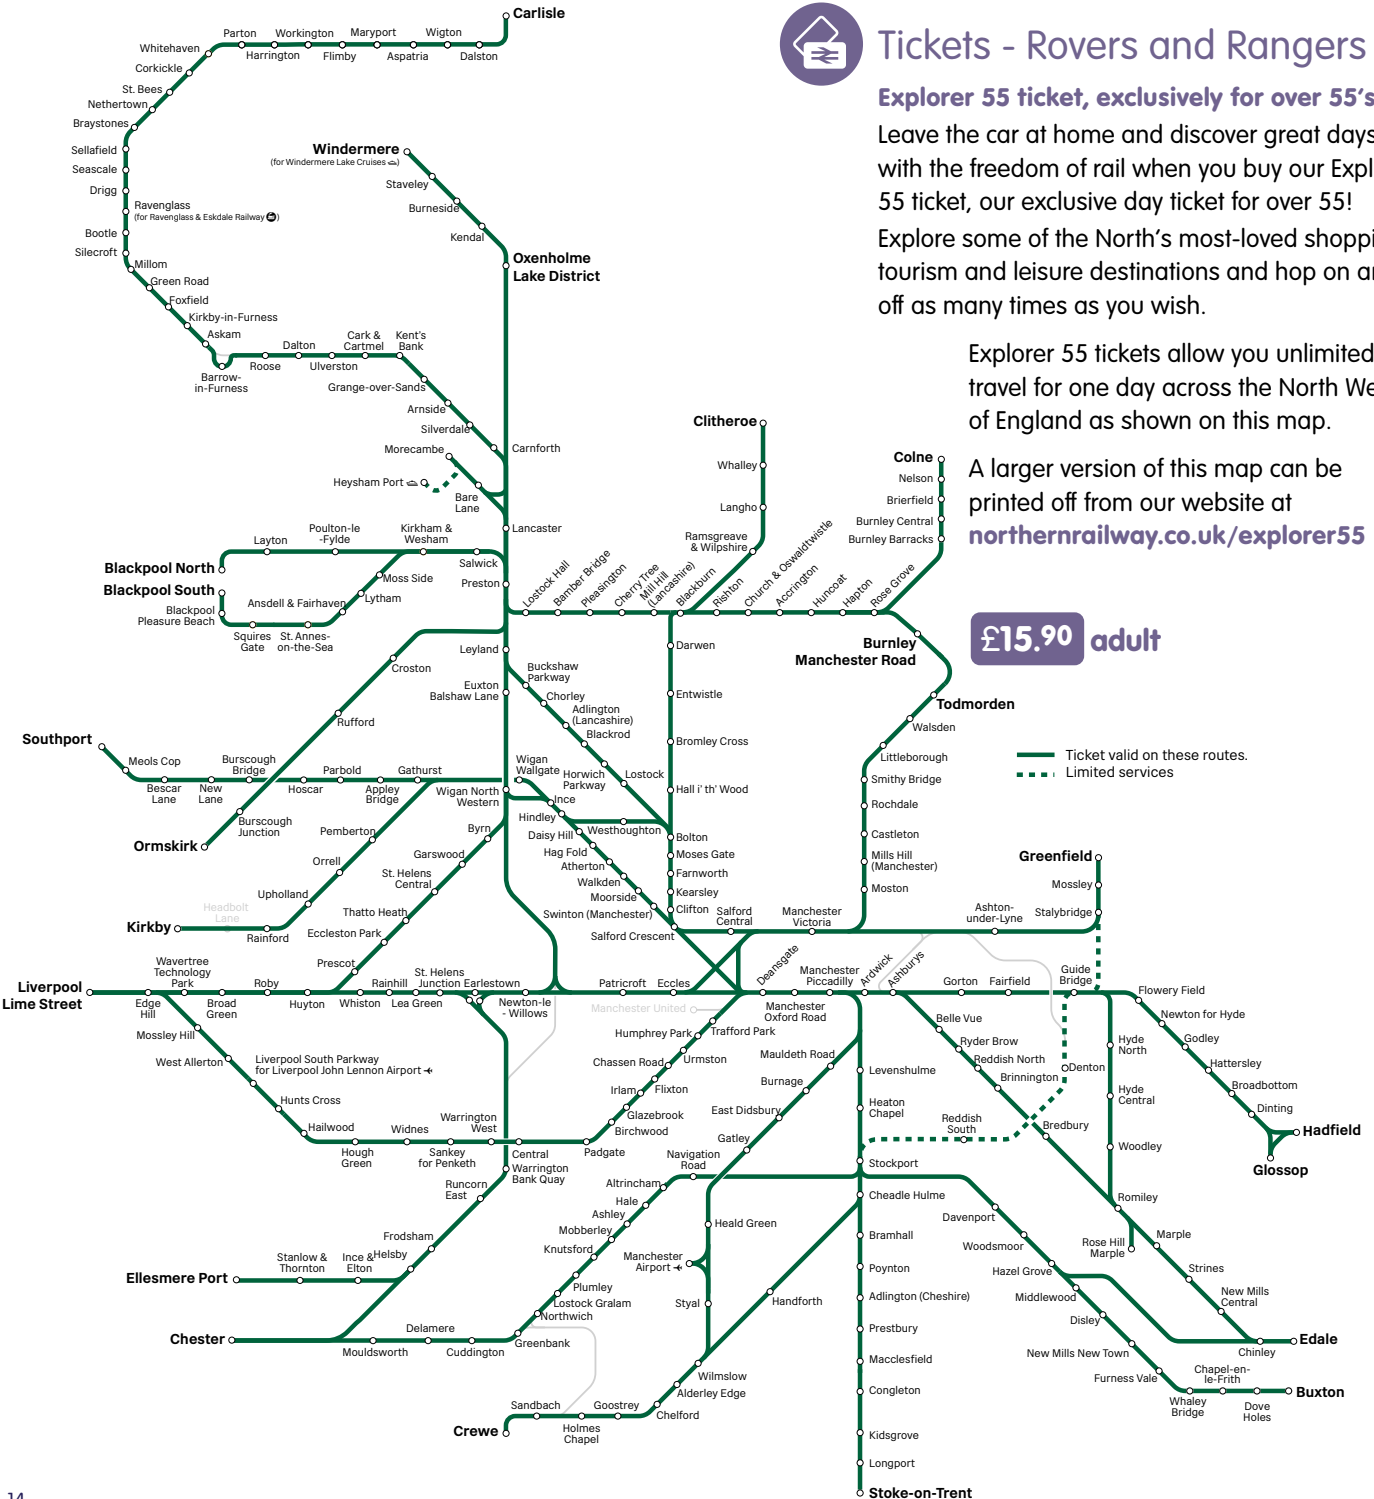

Tickets - Rovers and Rangers

Explorer 55 ticket, exclusively for over 55's!

Leave the car at home and discover great days out with the freedom of rail when you buy our Explorer 55 ticket, our exclusive day ticket for over 55!

Explore some of the North's most-loved shopping, tourism and leisure destinations and hop on and off as many times as you wish.

Explorer 55 tickets allow you unlimited travel for one day across the North West of England as shown on this map.

A larger version of this map can be printed off from our website at northernrailway.co.uk/explorer55

£15.90 adult

— Ticket valid on these routes.
- - - Limited services